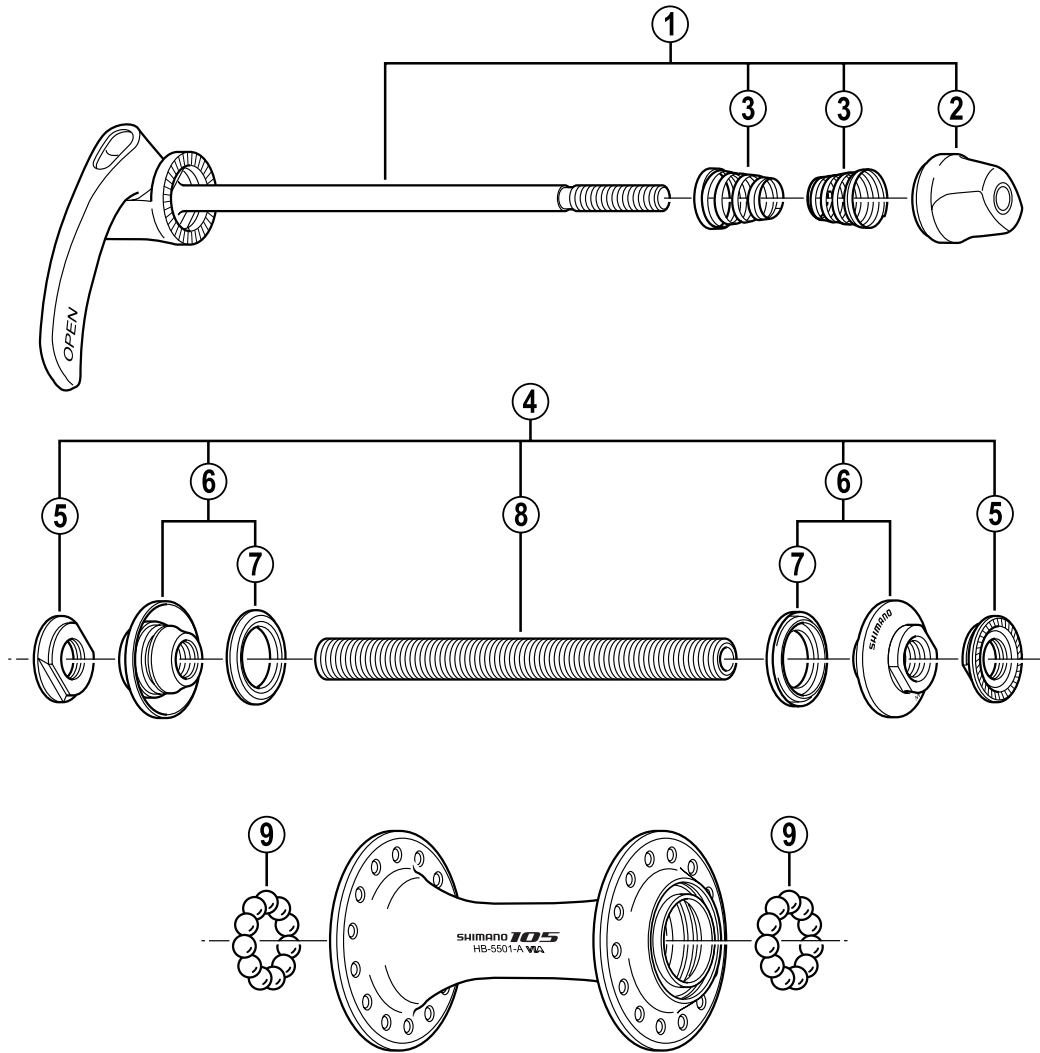

SHIMANO 105 Front Hub

HB-5501-A-S Silver Version

HB-5501-A-L Black Version

Q'TY	ITEM NO.	SHIMANO CODE NO.	DESCRIPTION
	1	Y-24W98010	Complete Quick Release 133 mm (5-1/4") for HB-5501-A-S
		Y-24W98020	Complete Quick Release 133 mm (5-1/4") for HB-5501-A-L
	2	Y-23W91100	Quick Release Nut
	3	Y-231 11000	Volute Spring
	4	Y-24W98070	Complete Hub Axle 108 mm (4-1/4") for HB-5501-A-S
		Y-24W98080	Complete Hub Axle 108 mm (4-1/4") for HB-5501-A-L
	5	Y-216 06100	Serrated Lock Nut 4 mm
	6	Y-24W98090	Cone (M9 x 12.8 mm) w/Dust Cover & Seal Ring for HB-5501-A-S
		Y-24W98100	Cone (M9 x 12.8 mm) w/Dust Cover & Seal Ring for HB-5501-A-L
	7	Y-214 06000	Seal Ring
	8	Y-21C 03100	Hub Axle 108 mm (4-1/4")
	9	Y-4BB98030	Steel Ball (3/16") 22 pcs.

Over Lock Nut Dimension: 100 mm (3-15/16")