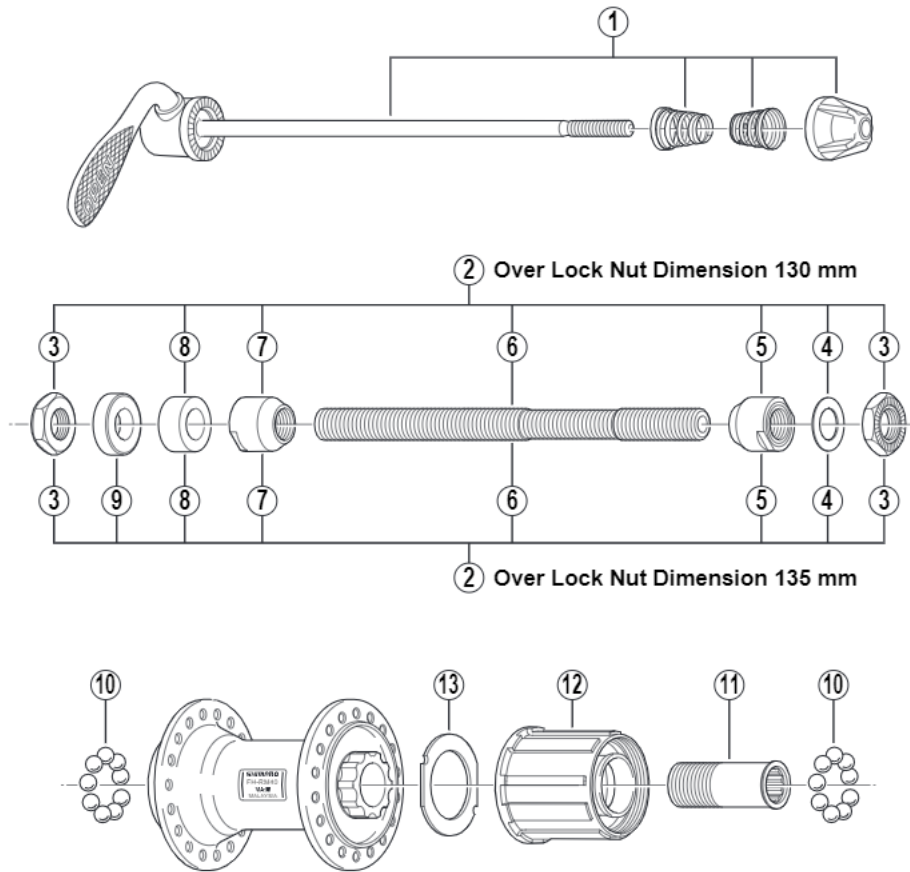

Freehub FH-RM40-7QR 7-Speed

ITEM NO.	SHIMANO CODE NO.	DESCRIPTION
* 1	Y-3SG98010	Complete Quick Release 161 mm (6-11/32") for O.L. 130 mm (5-1/8")
* 1	Y-3SL98010	Complete Quick Release 166 mm (6-17/32") for O.L. 135 mm (5-5/16")
2	Y-3SE98010	Complete Hub Axle 141 mm (5-9/16") for O.L. 130 mm (5-1/8")
2	Y-3SE98020	Complete Hub Axle 146 mm (5-3/4") for O.L. 135 mm (5-5/16")
3	Y-220 05011	Serrated Lock Nut 4.5 mm
* 4	Y-301 06700	Right Hand Washer 0.5 mm
5	Y-30G03000	Right Hand Cone M10 x 15 mm
6	Y-30K01100	Hub Axle 141 mm (5-9/16") for O.L. 130 mm (5-1/8")
6	Y-30K01200	Hub Axle 146 mm (5-3/4") for O.L. 135 mm (5-5/16")
7	Y-220 08202	Left Hand Cone M10 x 15 mm
8	Y-220 04110	Left Hand Axle Spacer 8 mm
9	Y-3AC08000	Left Hand Axle Spacer 5 mm for O.L. 135 mm (5-5/16")
10	Y-000 91310	Steel Ball (1/4") 18 pcs.
* 11	Y-3BL03000	Body Fixing Bolt
12	Y-30M98010	Complete Freewheel Body w/Right Hand Dust Cap
* 13	Y-3AN10000	Freewheel Body Washer

O.L.: Over Lock Nut Dimension

0509-1589A

Specifications are subject to change without notice.

SHIMANO